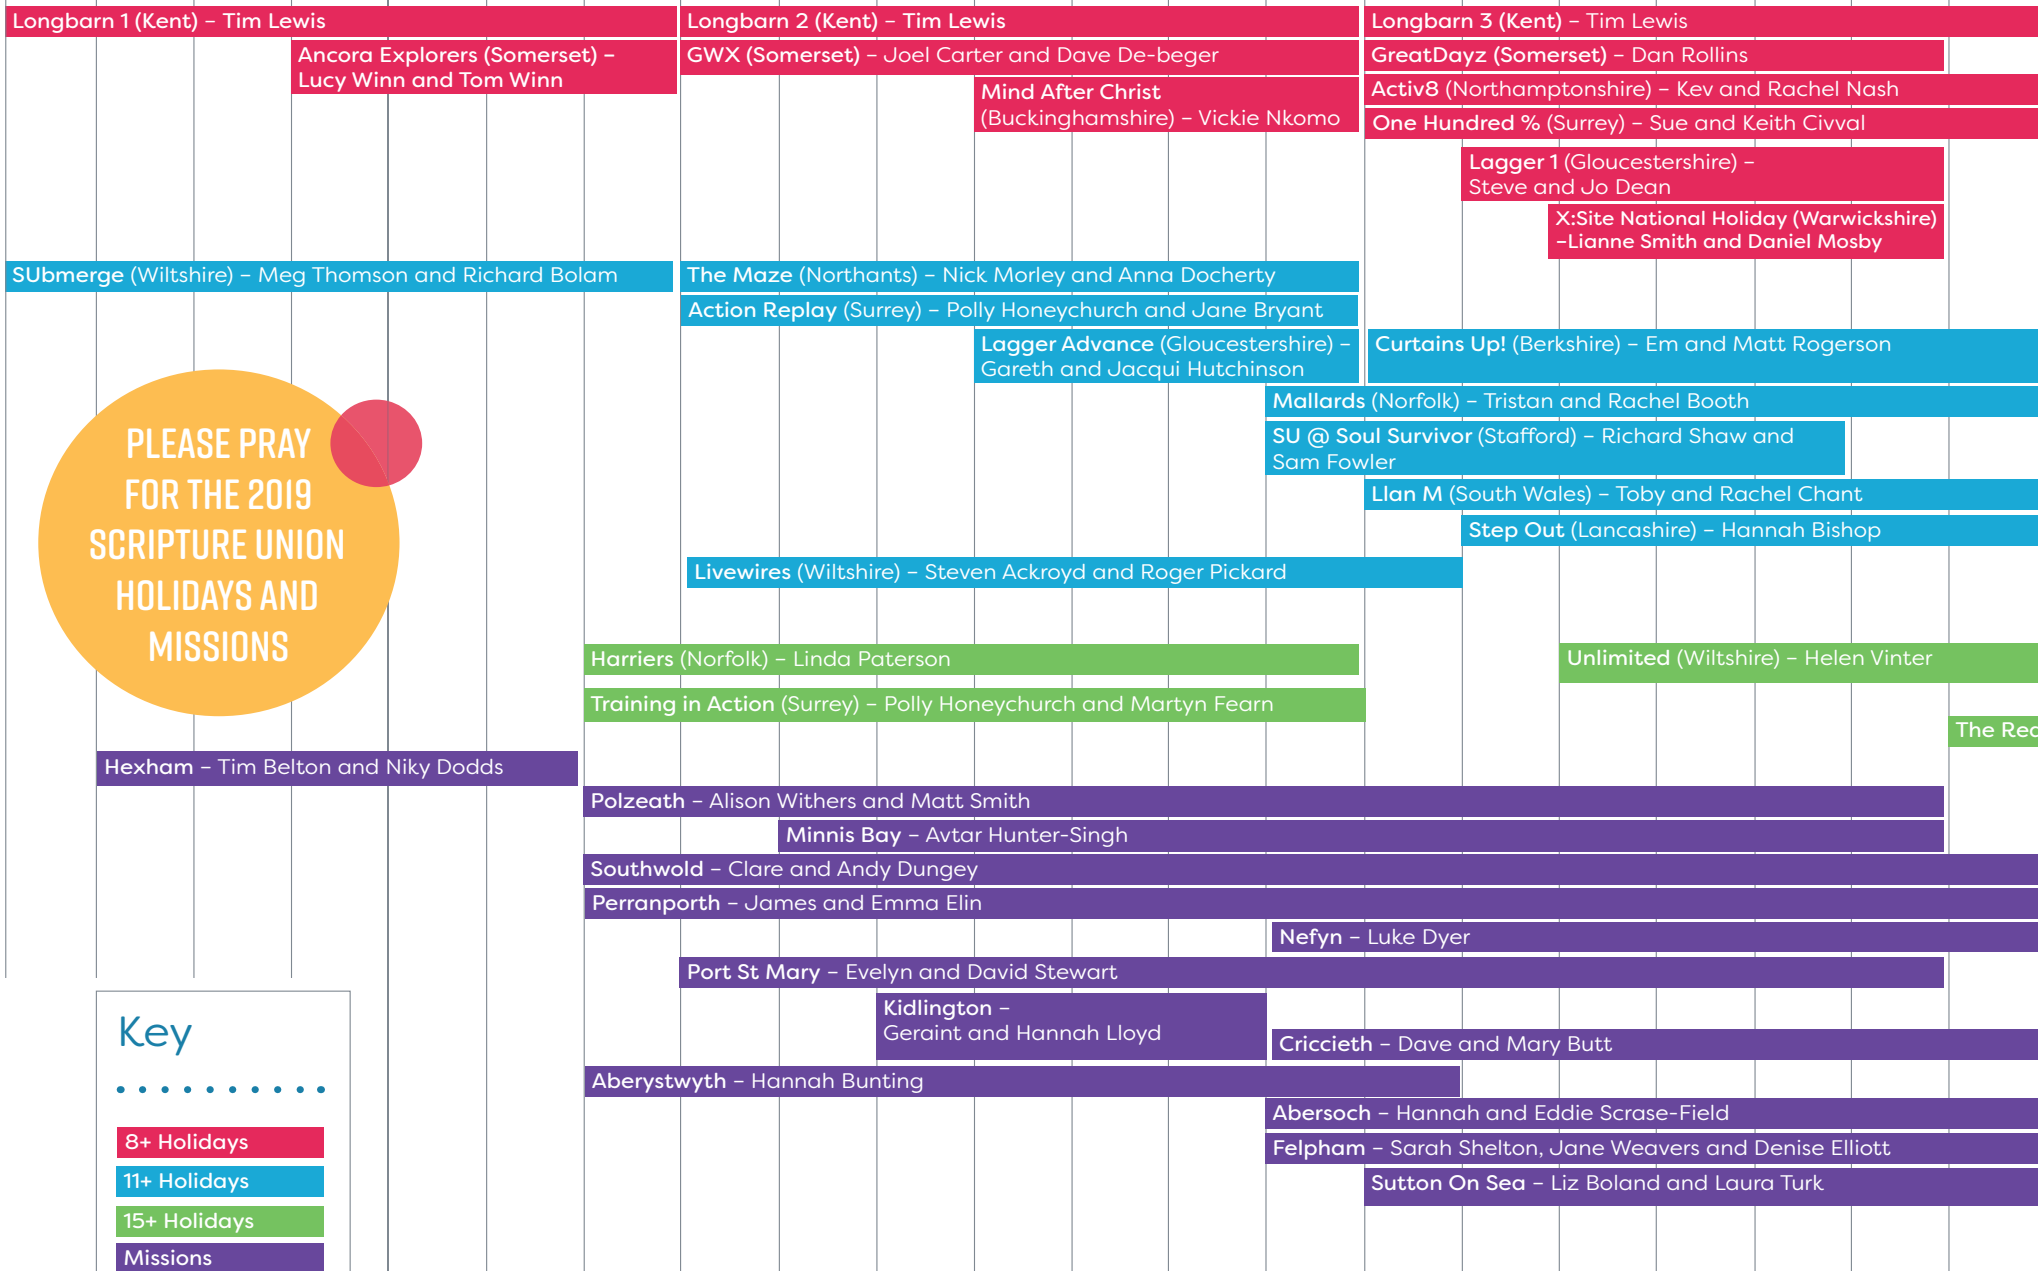

July 2019

August 2019

21 22 23 24 25 26 27 28 29 30 31 1 2 3 4 5 6 7 8 9 10

PLEASE PRAY FOR THE 2019 SCRIPTURE UNION HOLIDAYS AND MISSIONS

Key

-
- 8+ Holidays
- 11+ Holidays
- 15+ Holidays
- Missions

July

August

21 22 23 24 25 26 27 28 29 30 31 1 2 3 4 5 6 7 8 9 10

August 2019

Sept 2019

Sept.